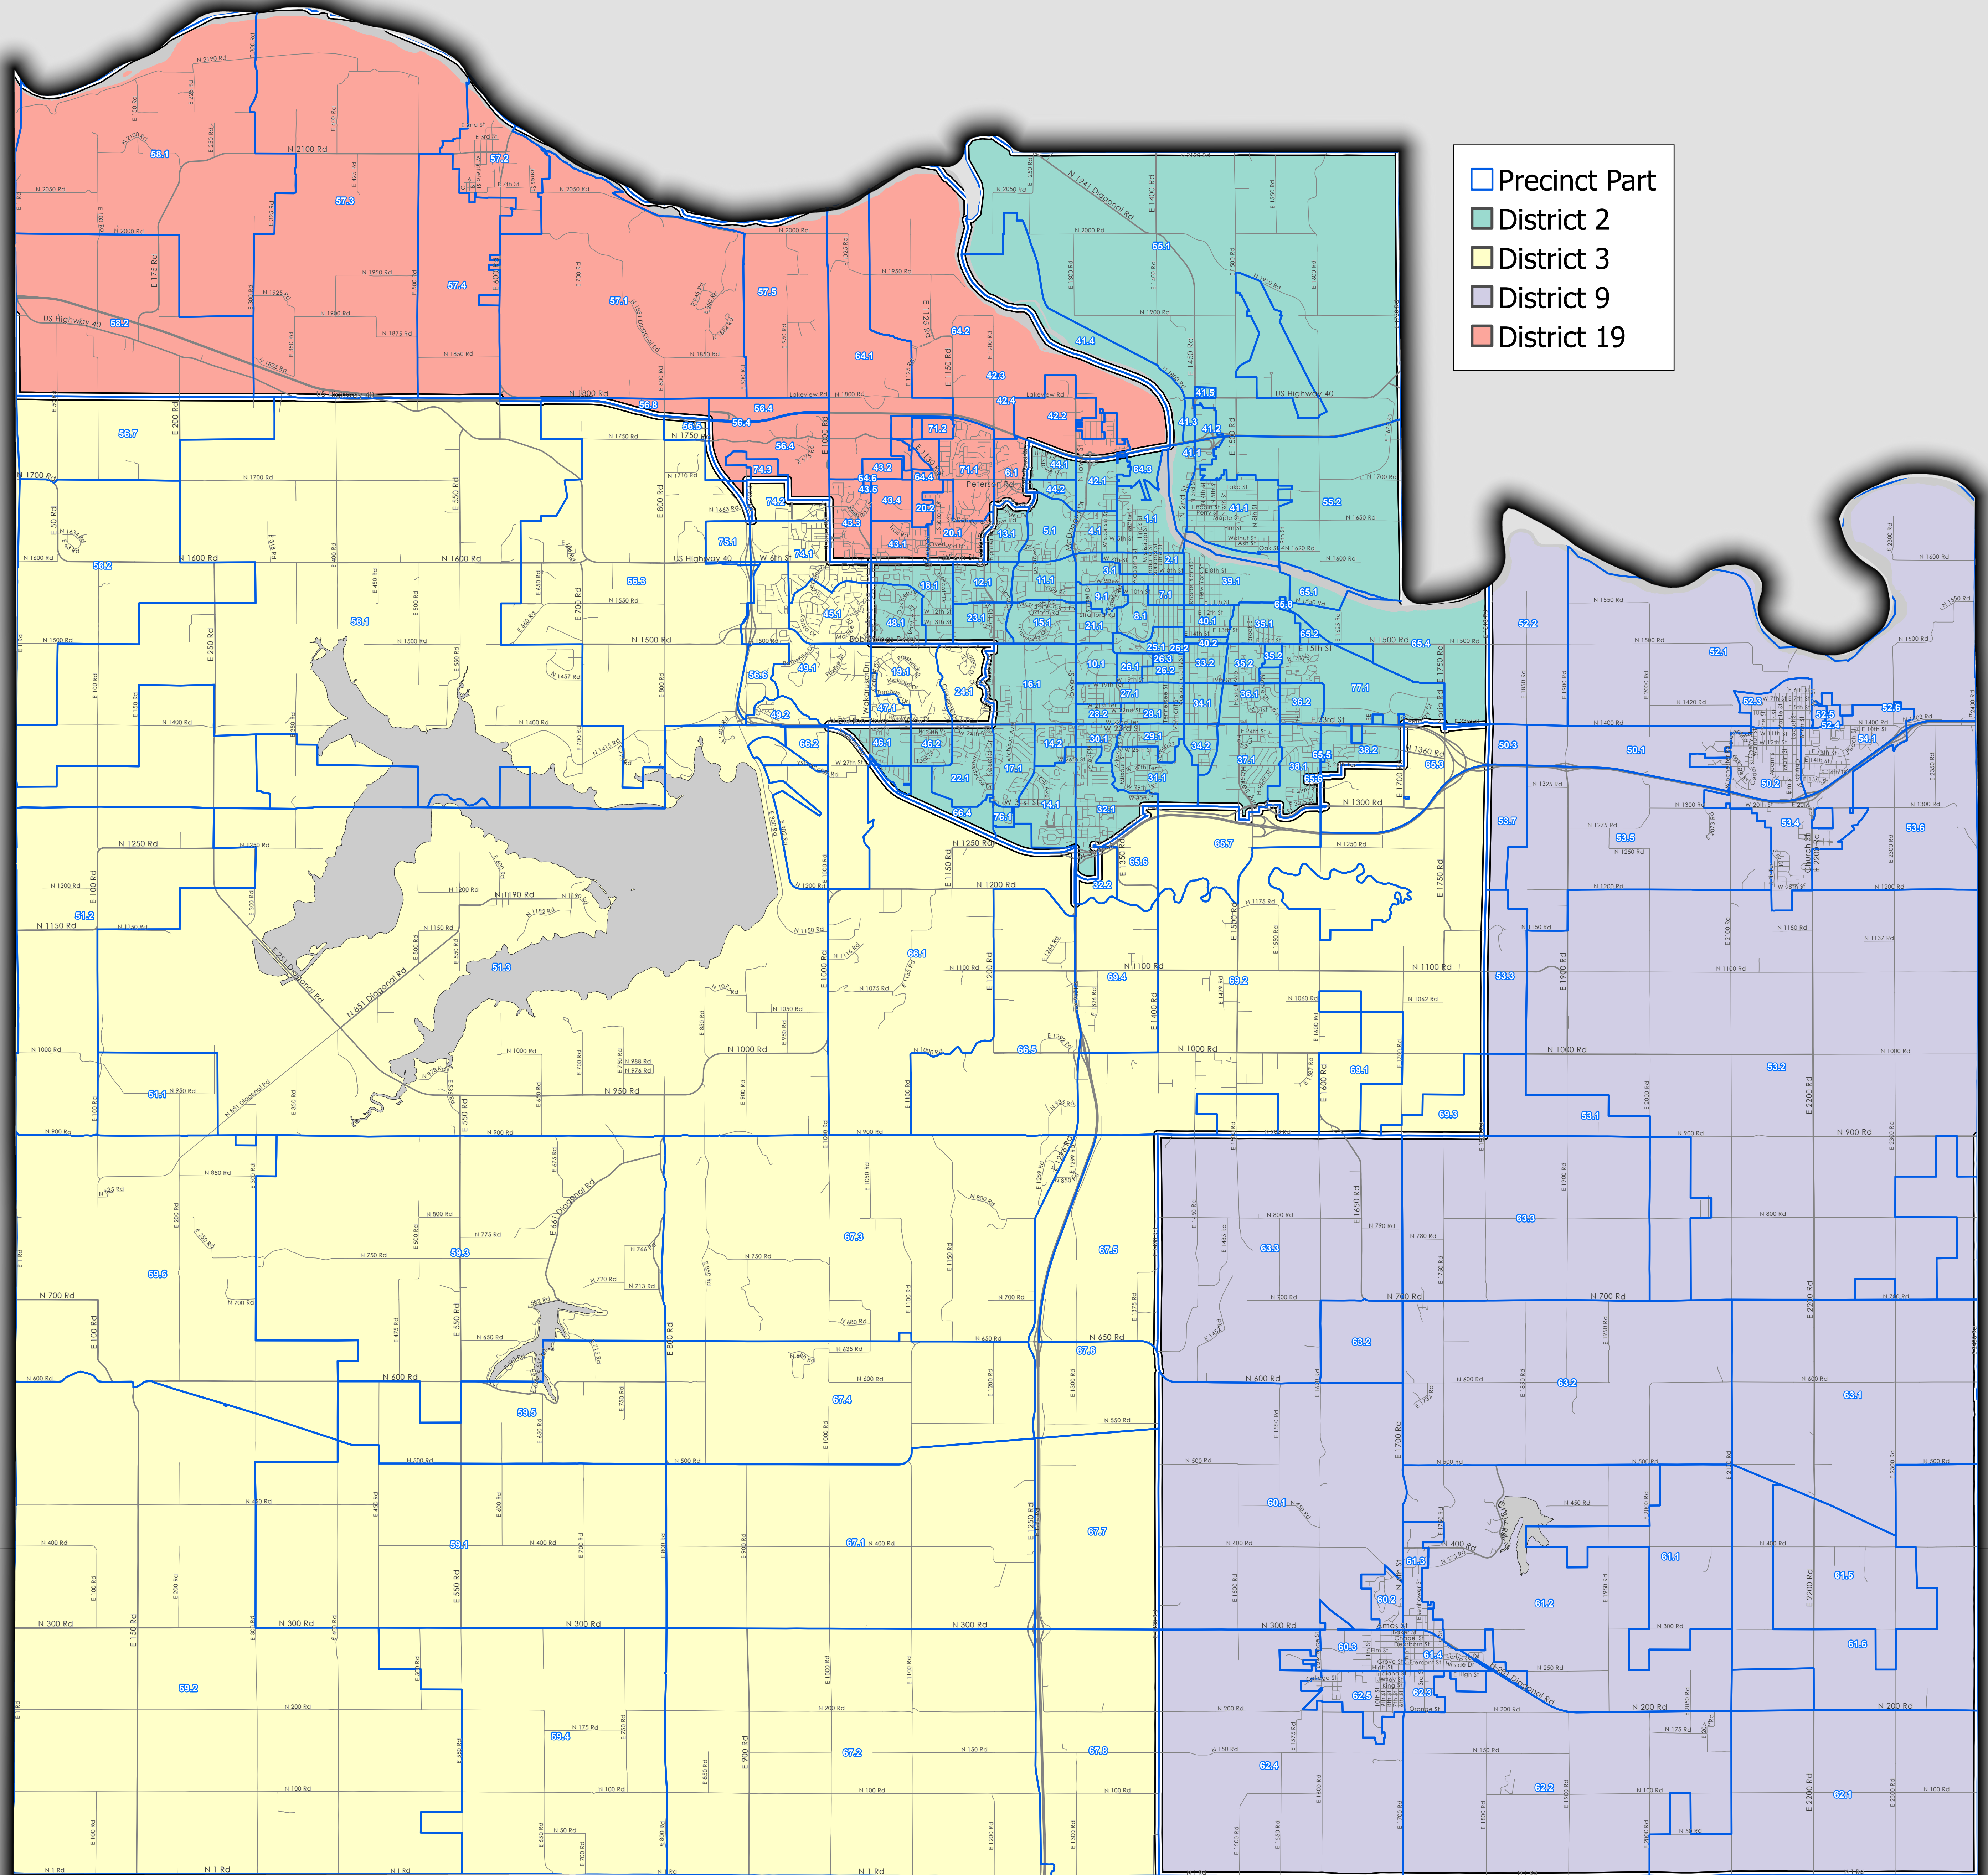

Douglas County Kansas Senate Districts

- Precinct Part
- District 2
- District 3
- District 9
- District 19

Map Information:

Data Source:
Douglas County Clerk & Douglas County GIS
Date: 4/15/2024