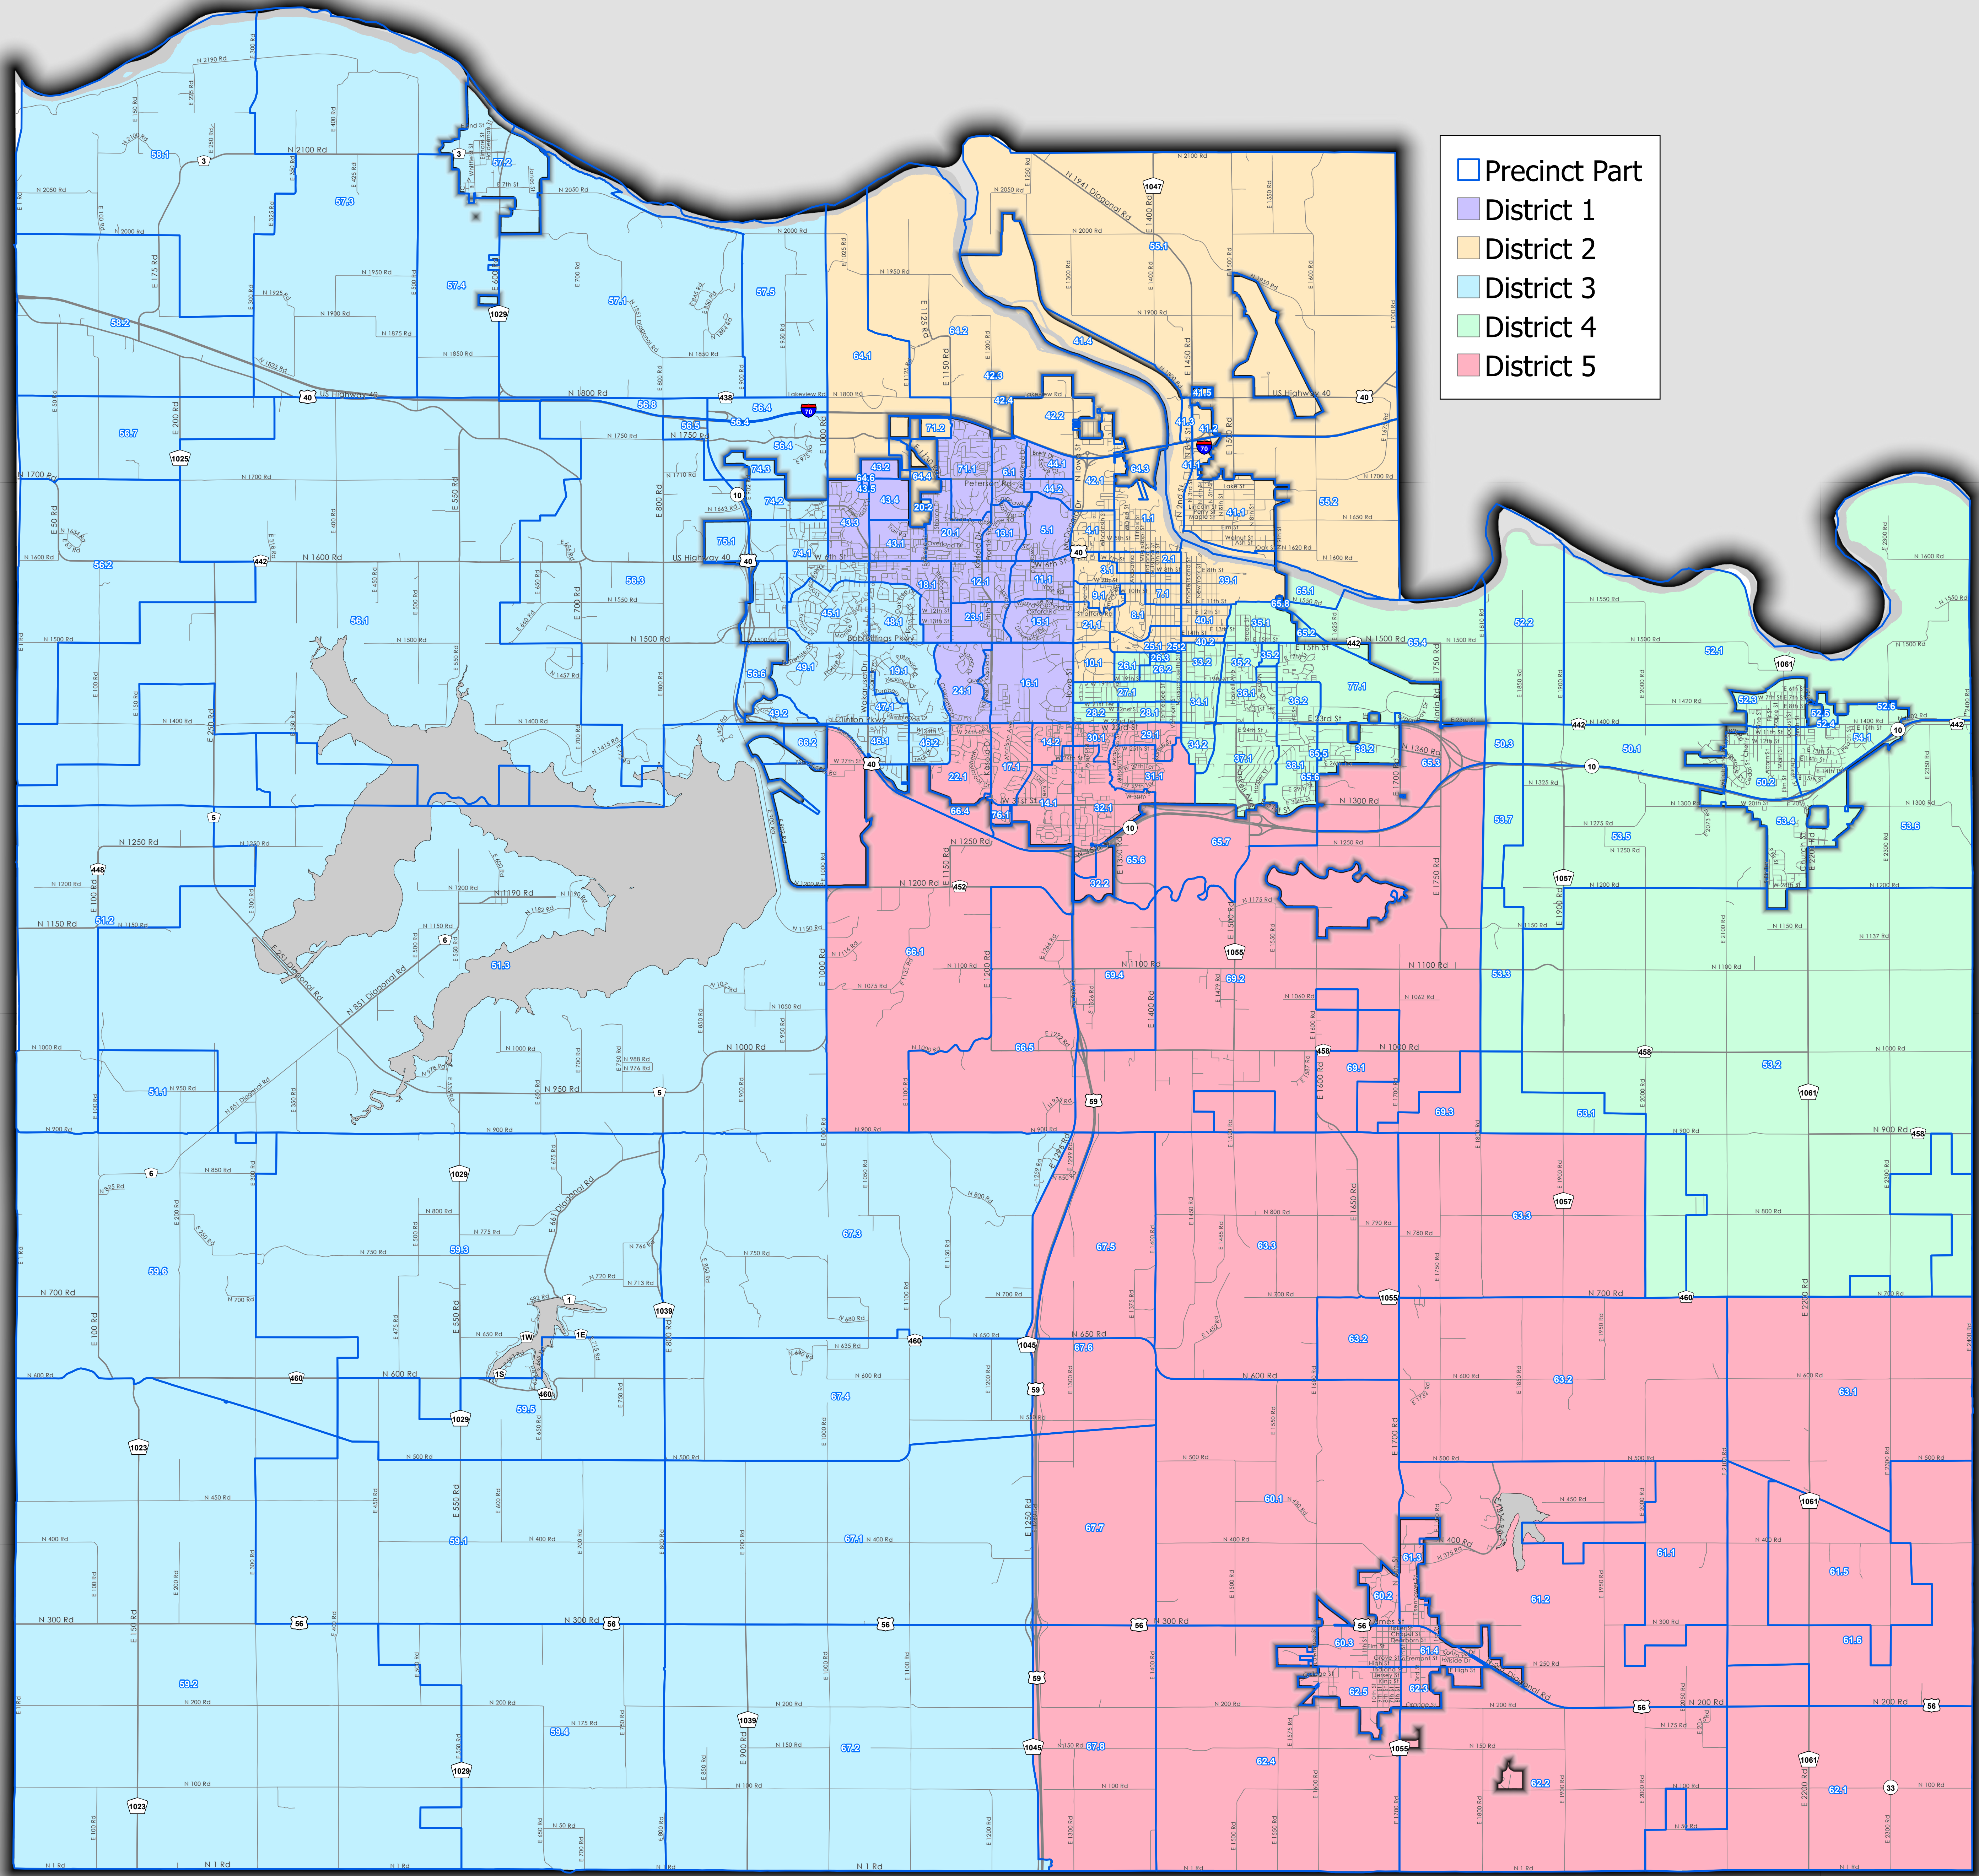

# Douglas County County Commission Districts

Legend:

- Precinct Part (blue outline)
- District 1 (purple)
- District 2 (orange)
- District 3 (light blue)
- District 4 (light green)
- District 5 (pink)

**Map Information:**  
County Commission Districts in Douglas County Kansas  
Data Source:  
Douglas County Clerk & Douglas County GIS  
Date: 4/11/2024  
<https://elections-hub-dgco.hub.arcgis.com/>