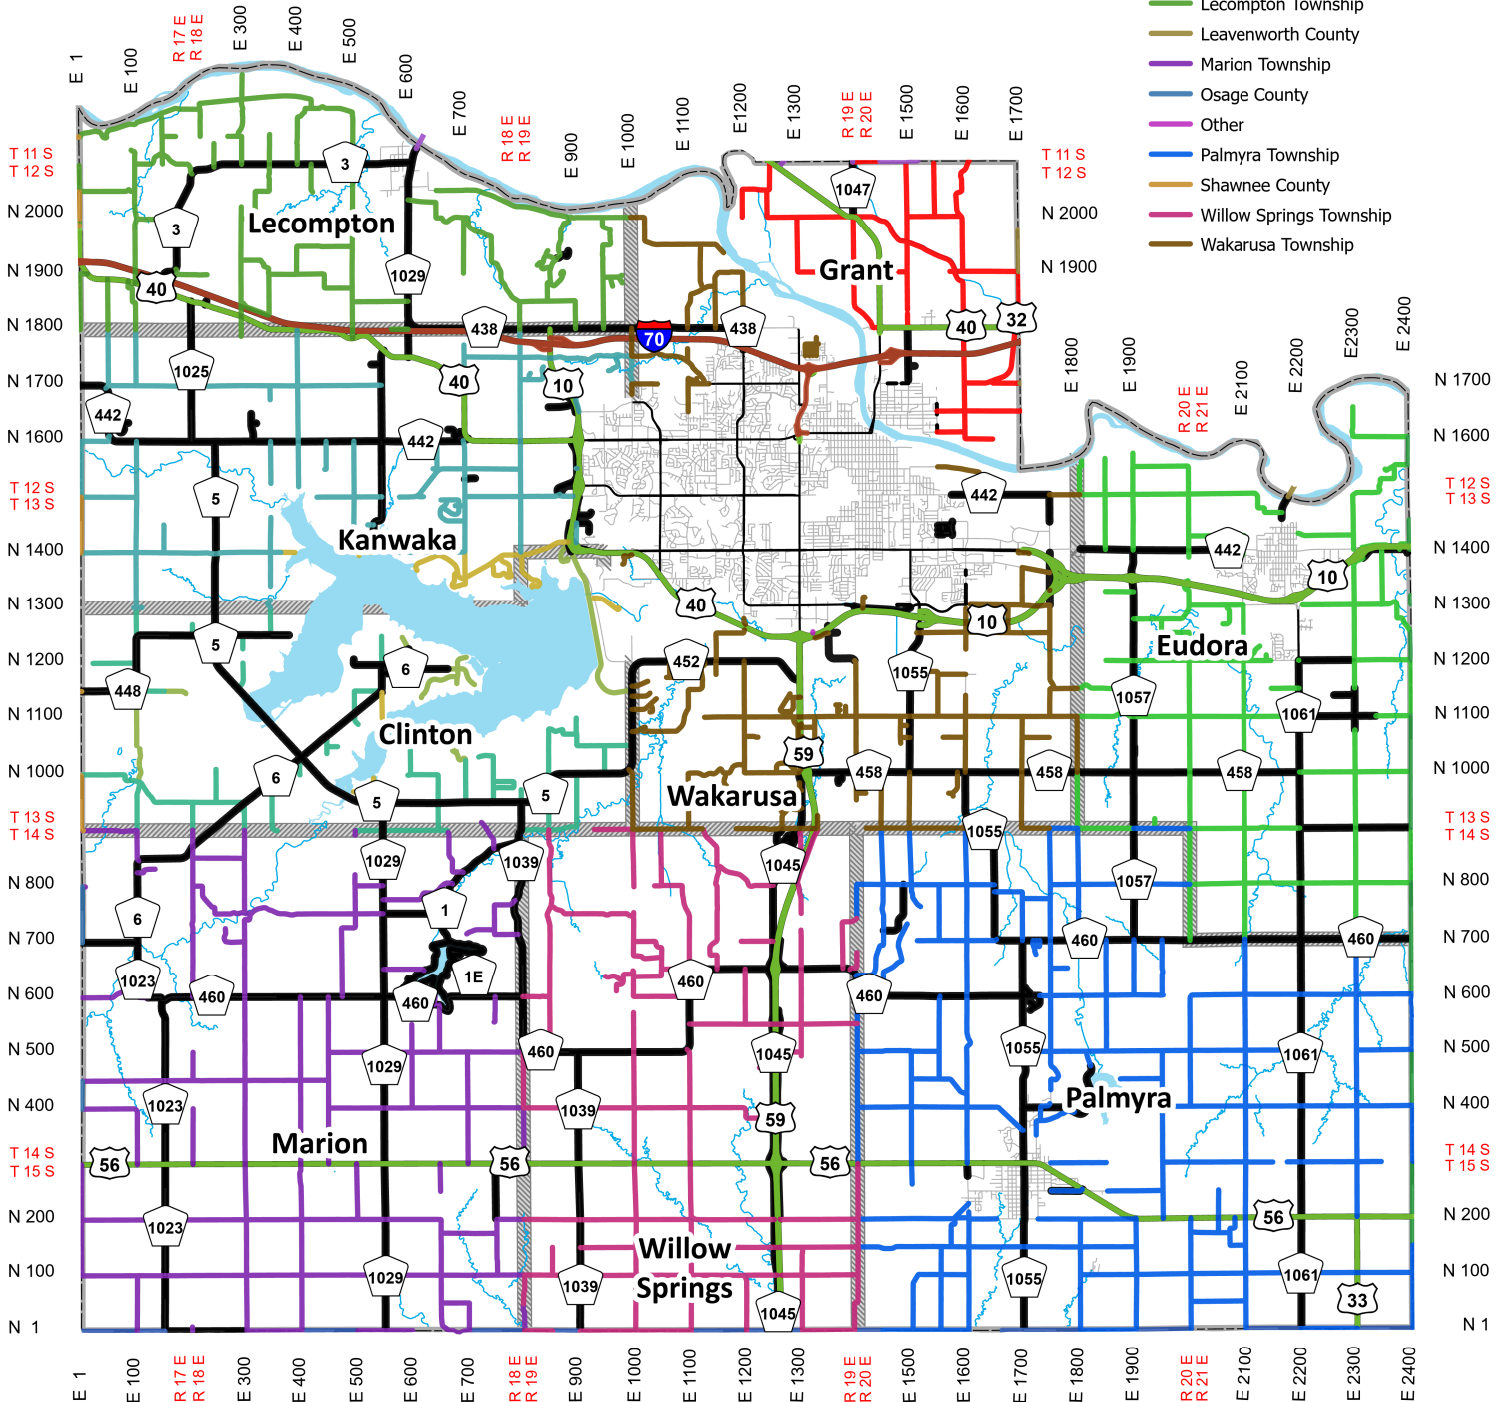

Road Maintenance Responsibility

- Army Corps of Engineers
- Clinton Township
- Douglas County
- Eudora Township
- Franklin Township
- Grant Township
- Jefferson County
- Johnson County
- Kansas Department of Transportation
- Kansas Department of Wildlife & Parks
- Kanwaka Township
- Kansas Turnpike Authority
- Lecompton Township
- Leavenworth County
- Marion Township
- Osage County
- Other
- Palmyra Township
- Shawnee County
- Willow Springs Township
- Wakarusa Township